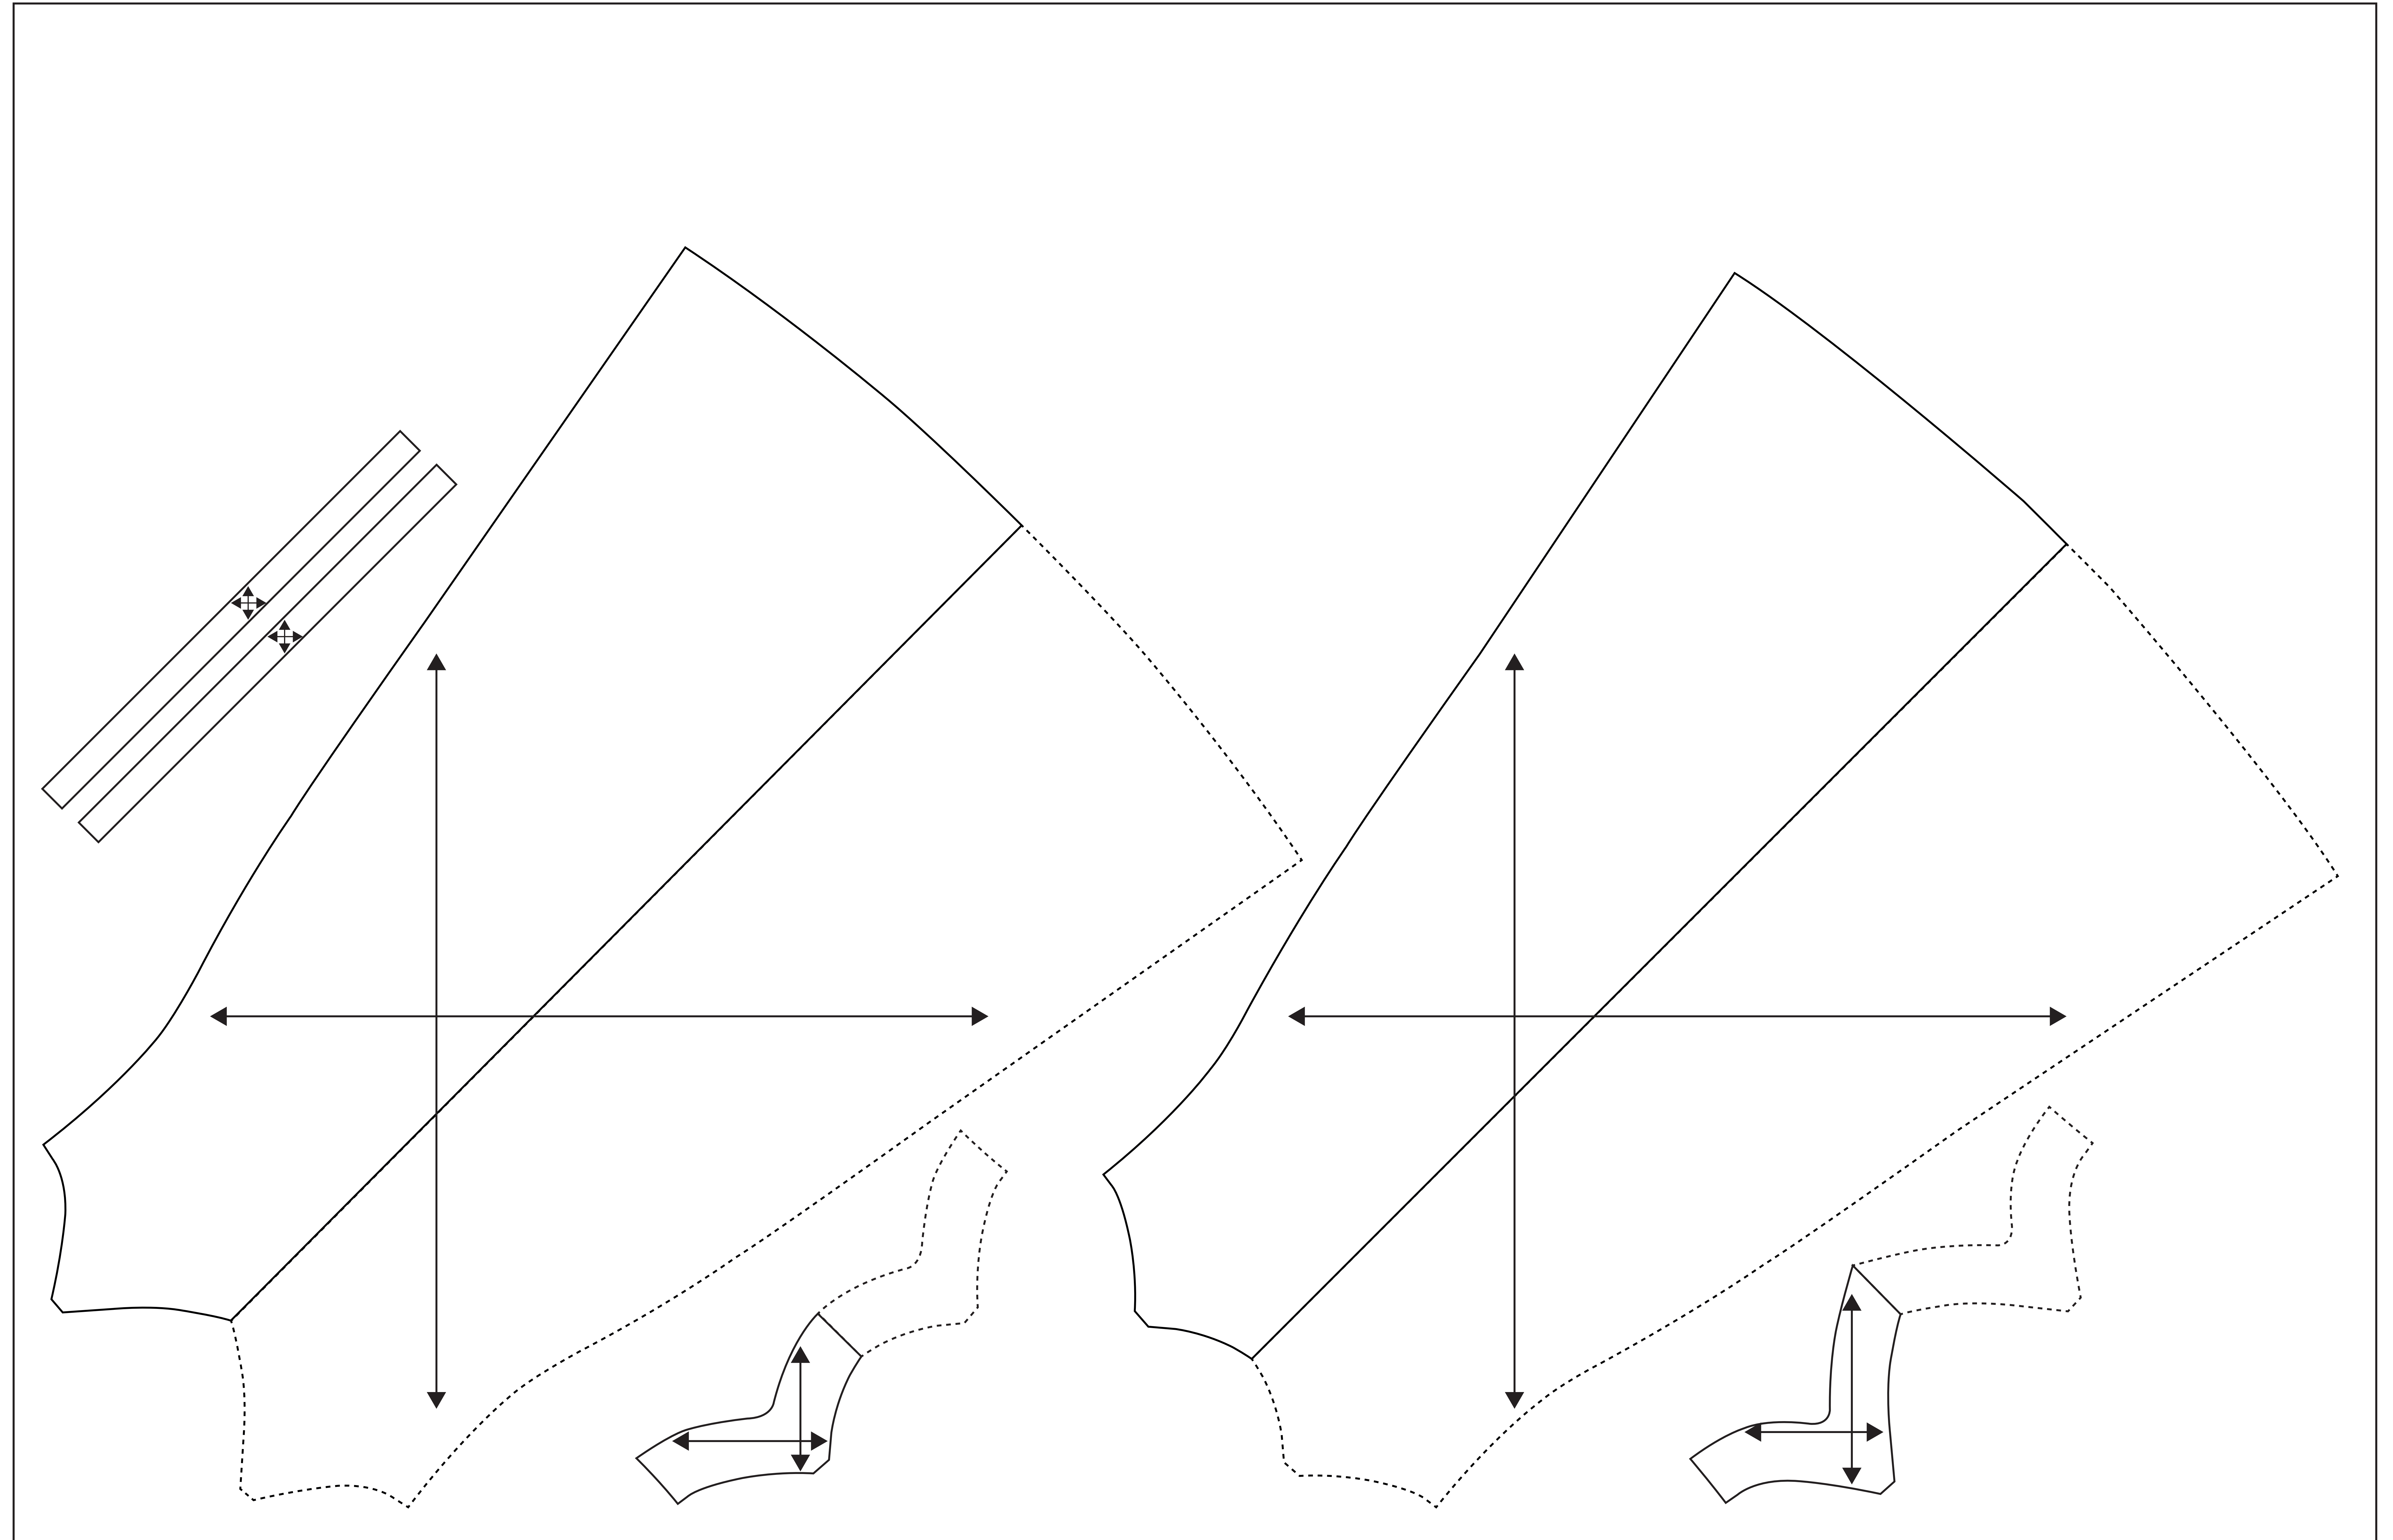

SADIE SLIP - ALL SIZES

SELVEDGE

140cm WIDE

SELVEDGE